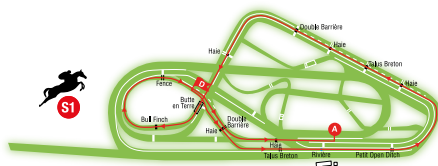

Steeple-Chase 3 600 m env. – 14 obstacles Parcours intérieur

Haie – Talus Breton – Rivière – Petit Open Ditch – Haie – Talus Breton – Haie – Double Barrière – Haie – Butte en Terre – Bull Finch – Fence – Double Barrière – Haie