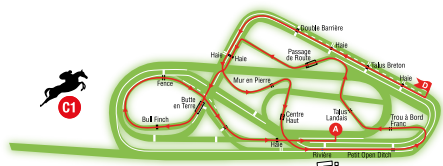

HIPPODROME DE FONTAINEBLEAU

Cross Country 4 600 m env. – 18 obstacles

Haie – Talus Breton – Haie – Double Barrière – Haie – Mur en Pierres – Centre Haut – Rivière – Petit Open Ditch – Trou à Bord Franc – Talus Landais – Passage de Route – Haie – Butte en terre – Bull Finch – Fence – Double Barrière – Haie