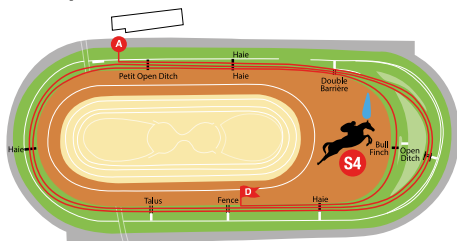

Steeple-Chase 4 600 m env. – 20 obstacles

Haie – Bull Finch – Double Barrière – Haie – Oxer Montant – Haie – Talus – FENCE – Haie – Open Ditch – Double Barrière – Haie – Oxer Montant – Haie – Talus – FENCE – Haie – Open Ditch – Double Barrière – Haie