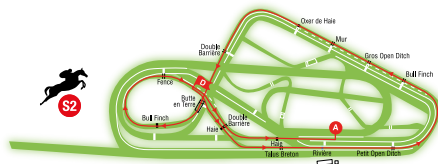

Steeple-Chase 3 600 m env. – 14 obstacles Parcours extérieur

Haie – Talus Breton – Rivière – Petit Open Ditch – Bull Finch – Gros Open Ditch – Mur – Oxer de Haie – Double Barrière – Butte en Terre – Bull Finch – Fence – Double Barrière – Haie